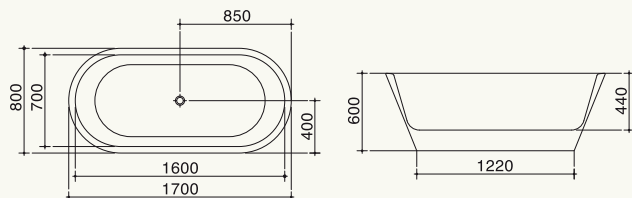

## CONRAD

Simplicity is one of the greatest concepts KAESCH always insists on. This design lends warmth and smart looks to both the bathroom and the user. Many 5 star contemporary hotels never forget to think of it. Not only does the CONRAD freestanding tub look fascinating in the oriental style when it is mounted onto the wooden step. It also creates a great enchanting European flavour when mounted on a ceramic floor.

### CONRAD | Design: BKK KAESCH

Length	1700	mm
Width	800	mm
Height	600	mm
Net Weight	115	kg
Water Volume	200	litres

FREESTAND Collection – Inspired by *Nature*